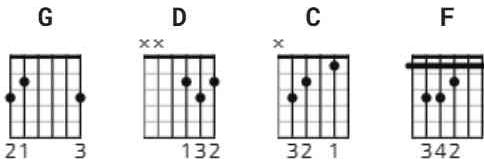

Im A Believer Chords by The Monkees

Difficulty: beginner

Tuning: E A D G B E

Key: G

CHORDS

STRUMMING

VERSE 160 bpm

CHORUS 160 bpm

[Verse 1]

G **D** **G**
I thought love was only true in fairy tales
G **D** **G**
Meant for someone else but not for me.
C **G**
Love was out to get me
C **G**
That's the way it seemed.
C **G** **D** N.C.
Disappointment haunted all my dreams.

[Chorus]

G **C** **G**
Then I saw her face,
C **G** **C** **G**
now I'm a believer
C **G** **C** **G**
Not a trace
C **G** **C** **G**
of doubt in my mind.
C **G** N.C. **C**
I'm in love, (oooh, ah yeah)
G **F** **D**
I'm a believer! I couldn't leave her if I tried.

[Instrumental]

| G | D | G | G |
| G | D | G | G |

[Verse 3]

C G
Love was out to get me.
C G
That's the way it seemed.
C G D N.C.
Disappointment haunted all my dreams.

[Chorus]

G C G
Then I saw her face,
C G C G
now I'm a believer.
C G C G
Not a trace
C G C G
of doubt in my mind.
C G N.C. C
I'm in love, (oooooh, ah yeah)
G F D
I'm a believer! I couldn't leave her if I tried.