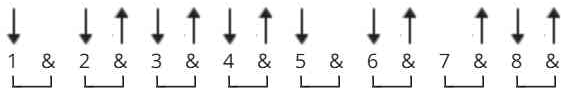

Im A Believer Chords by The Monkees

Difficulty: beginner

Tuning: E A D G B E

Key: G

CHORDS

STRUMMING

VERSE 160 bpm

CHORUS 160 bpm

[Verse 1]

G **D** **G**
I thought love was only true in fairy tales
G **D** **G**
Meant for someone else but not for me.
C **G**
Love was out to get me
C **G**
That's the way it seemed.
C **G** **D** N.C.
Disappointment haunted all my dreams.

[Instrumental]

| G | D | G | G |
| G | D | G | G |

[Verse 3]

C G
Love was out to get me.
C G
That's the way it seemed.
C G D N.C.
Disappointment haunted all my dreams.

[Chorus]

G C G
Then I saw her face,
C G C G
now I'm a believer.
C G C G
Not a trace
C G C G
of doubt in my mind.
C G N.C. C
I'm in love, (oooooh, ah yeah)
G F D
I'm a believer! I couldn't leave her if I tried.