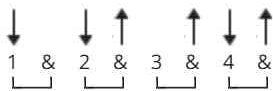

Im A Believer Chords by The Monkees

Difficulty: beginner

Tuning: E A D G B E

Key: G

CHORDS

STRUMMING

VERSE 160 bpm

CHORUS 160 bpm

[Verse 1]

G **D** **G**
I thought love was only true in fairy tales
G **D** **G**
Meant for someone else but not for me.
C **G**
Love was out to get me
C **G**
That's the way it seemed.
C **G** **D** N.C.
Disappointment haunted all my dreams.

[Instrumental]

| G | D | G | G |
| G | D | G | G |

[Verse 3]

C G
Love was out to get me.
C G
That's the way it seemed.
C G D N.C.
Disappointment haunted all my dreams.

[Chorus]

G C G
Then I saw her face,
C G C G
now I'm a believer.
C G C G
Not a trace
C G C G
of doubt in my mind.
C G N.C. C
I'm in love, (oooooh, ah yeah)
G F D
I'm a believer! I couldn't leave her if I tried.